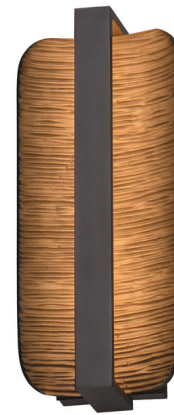

Lightology

lightology.com
866-954-4489
05-20-26

Project: _____
 Company: _____
 Location: _____ Fixture Type: _____
 SPEC #: **ET21419135**
 Approved On: _____ Approved By: _____

Terra Outdoor Wall Light

By Et2

Description

The Terra Outdoor Wall Light features an earthy organic composition with a simple silhouette. A line of light shines back on a rough-hewn, erosion pattern, creating shadows and depth across the surface. Perfect for a front porch or deck.

Shown in architectural bronze

Specifications

COLOR	N/A
BODY FINISH	Architectural Bronze
WATTAGE	22W
DIMMER	Low Voltage Electronic
DIMENSIONS	7"W x 16"H x 4"D
INTEGRATED LED MODULE	1 x LED/22W/120V LED

Technical Information

LAMP LIFE	35000 hours
COLOR RENDERING	90 CRI
LAMP COLOR	3000K
LUMENS/WATT	7.50
LUMINOUS FLUX	165 lumens

CLICK TO VIEW PRODUCT

Notes: