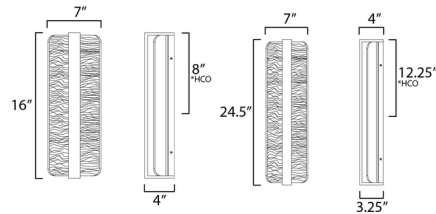

By Et2

Description

The Terra Outdoor Wall Light features an earthy organic composition with a simple silhouette. A line of light shines back on a rough-hewn, erosion pattern, creating shadows and depth across the surface. Perfect for a front porch or deck.

Shown in architectural bronze

Specifications

COLOR	N/A
BODY FINISH	Architectural Bronze
WATTAGE	22W
DIMMER	Low Voltage Electronic
DIMENSIONS	7"W x 16"H x 4"D
INTEGRATED LED MODULE	1 x LED/22W/120V LED

Technical Information