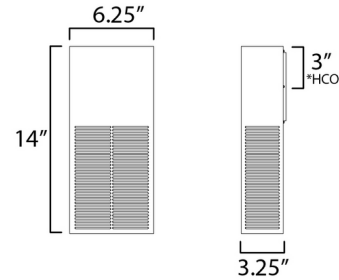

Description

The Grate Outdoor Wall Sconce features a sleek silhouette and soft glow, perfect for a front porch or deck. An array of precise slits are stacked in two columns, creating a filigree effect that radiates light in a dazzling display.

Shown in architectural bronze

*Height from center of outlet to the top of the fixture

Specifications

COLOR	N/A
BODY FINISH	Architectural Bronze
WATTAGE	10W
DIMMER	Low Voltage Electronic
DIMENSIONS	6.25"W x 14"H x 3.25"D
INTEGRATED LED MODULE	1 x LED/10W/120V LED

Technical Information

LAMP LIFE	35000 hours
COLOR RENDERING	90 CRI
LAMP COLOR	3000K
LUMENS/WATT	9.00
LUMINOUS FLUX	90 lumens

CLICK TO VIEW PRODUCT

Notes: