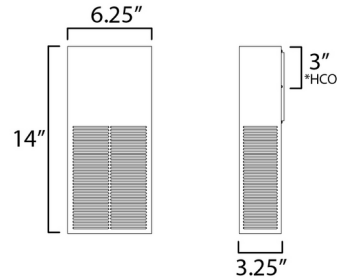

By Et2

Description

The Grate Outdoor Wall Sconce features a sleek silhouette and soft glow, perfect for a front porch or deck. An array of precise slits are stacked in two columns, creating a filigree effect that radiates light in a dazzling display.

Shown in architectural bronze

*Height from center of outlet to the top of the fixture

Specifications

COLOR	N/A
BODY FINISH	Architectural Bronze
WATTAGE	10W
DIMMER	Low Voltage Electronic
DIMENSIONS	6.25"W x 14"H x 3.25"D
INTEGRATED LED MODULE	1 x LED/10W/120V LED

Technical Information

LAMP LIFE	35000 hours
COLOR RENDERING	90 CRI
LAMP COLOR	3000K
LUMENS/WATT	9.00
LUMINOUS FLUX	90 lumens

CLICK TO VIEW PRODUCT

Notes: