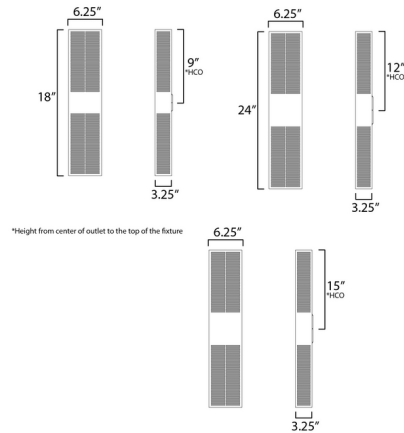

Shown in black