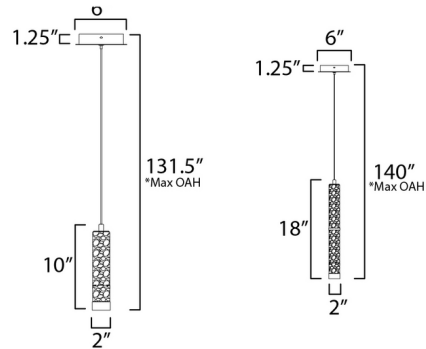

Specifications

COLOR Alabaster
 BODY FINISH Gold
 WATTAGE 12W
 DIMMER Low Voltage Electronic
 DIMENSIONS 12"L x 2"W x 10"H
 INTEGRATED LED MODULE 1 x LED/12W/120V LED

Technical Information

LAMP LIFE 30000 hours
 COLOR RENDERING 90 CRI
 LAMP COLOR 3000K
 LUMENS/WATT 50.00
 LUMINOUS FLUX 600 lumens

Shown in gold / alabaster

*max overall height

CLICK TO VIEW PRODUCT

Notes: