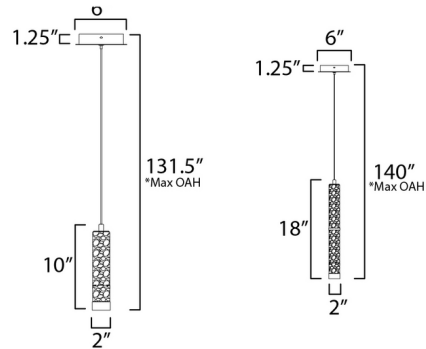

Specifications

COLOR Alabaster
BODY FINISH Gold
WATTAGE 12W
DIMMER Low Voltage Electronic
DIMENSIONS 12"L x 2"W x 10"H
INTEGRATED LED MODULE 1 x LED/12W/120V LED

Technical Information

LAMP LIFE 30000 hours
COLOR RENDERING 90 CRI
LAMP COLOR 3000K
LUMENS/WATT 50.00
LUMINOUS FLUX 600 lumens

Shown in gold / alabaster

*max overall height

CLICK TO VIEW PRODUCT

Notes: