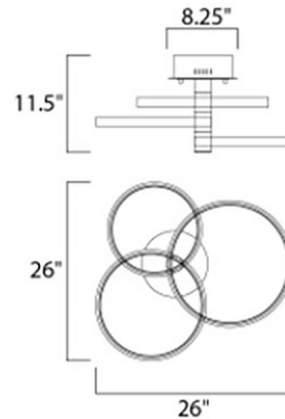

CLICK TO VIEW PRODUCT

Notes: