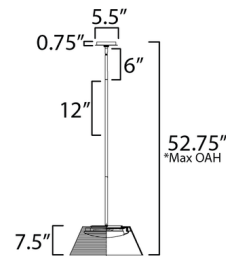

Specifications

COLOR	N/A
BODY FINISH	Black / Ribbed Green
WATTAGE	28W
DIMMER	N/A
DIMENSIONS	18"W x 7.5"H
INTEGRATED LED MODULE	1 x LED/28W/120V LED

Technical Information

LAMP LIFE	35000 hours
COLOR RENDERING	90 CRI
LAMP COLOR	3000K
LUMENS/WATT	45.00
LUMINOUS FLUX	1260 lumens

Shown in black / ribbed green

*max overall height

CLICK TO VIEW PRODUCT

Notes: