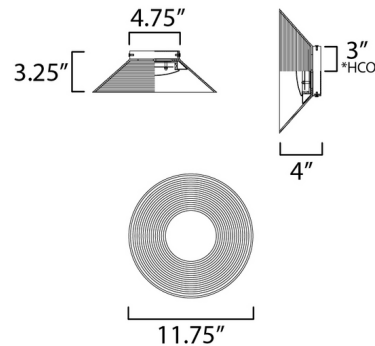

### Specifications

COLOR	N/A
BODY FINISH	Brass / Ribbed Clear
WATTAGE	21W
DIMMER	N/A
DIMENSIONS	11.75"W x 11.75"H x 4"D
INTEGRATED LED MODULE	1 x LED/21W/120V LED

### Technical Information

LAMP LIFE	35000 hours
COLOR RENDERING	90 CRI
LAMP COLOR	3000K
LUMENS/WATT	26.67
LUMINOUS FLUX	560 lumens

Shown in brass / ribbed clear

\*Height from center of outlet to the top of the fixture