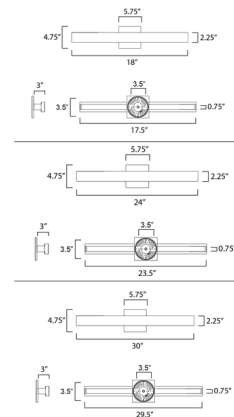

### Description

The Alumilux Sideline Bathroom Vanity Light is a linear sconce featuring aluminum construction and indirect lighting. Perfect for a primary bath or powder room. Note: Can be mounted in a vertical or horizontal position.

### Specifications

COLOR	N/A
BODY FINISH	Polished Chrome
WATTAGE	18W
DIMMER	Not Dimmable
DIMENSIONS	18"W x 4.75"H x 3"D
INTEGRATED LED MODULE	2 x LED/9W/120V LED

### Technical Information

LAMP LIFE	35000 hours
COLOR RENDERING	90 CRI
LAMP COLOR	CCT Select
LUMENS/WATT	91.11
LUMINOUS FLUX	820 lumens

Shown in polished chrome

CLICK TO VIEW PRODUCT

Notes: