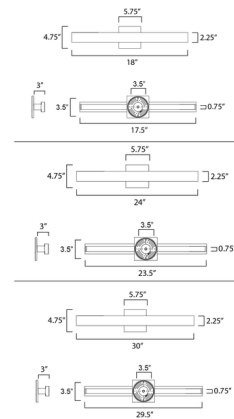

Lightology

lightology.com
866-954-4489
04-25-26

Project: _____
Company: _____
Location: _____ Fixture Type: _____
SPEC #: **ET21419164**
Approved On: _____ Approved By: _____

Alumilux Sideline Bathroom Vanity Light By Et2

Description

The Alumilux Sideline Bathroom Vanity Light is a linear sconce featuring aluminum construction and indirect lighting. Perfect for a primary bath or powder room. Note: Can be mounted in a vertical or horizontal position.

Specifications

COLOR . . . . . N/A
BODY FINISH . . . . . Polished Chrome
WATTAGE 18W
DIMMER . . . . . Not Dimmable
DIMENSIONS . . . . . 18"W x 4.75"H x 3"D
INTEGRATED LED MODULE . . . . . 2 x LED/9W/120V LED

Technical Information

LAMP LIFE . . . . . 35000 hours
COLOR RENDERING . . . . . 90 CRI
LAMP COLOR . . . . . CCT Select
LUMENS/WATT 91.11
LUMINOUS FLUX . . . . . 820 lumens

Shown in polished chrome

CLICK TO VIEW PRODUCT

Notes: