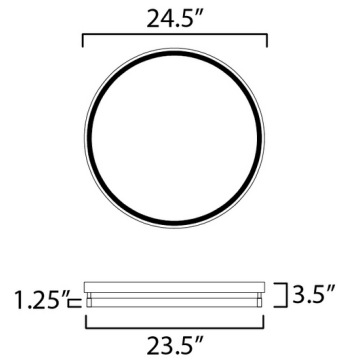

CLICK TO VIEW PRODUCT

Notes: