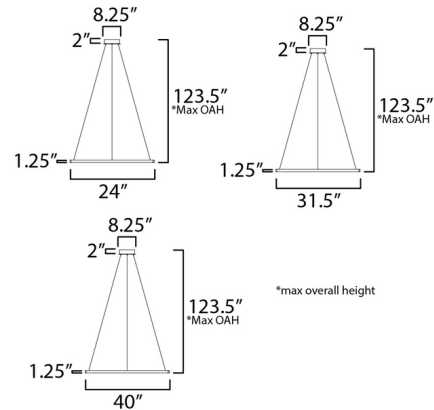

Description

The Groove Color-Select Pendant brings a clean simple look to your interior space. A ring with a band of LED light floats effortlessly. Perfect for an entry, kitchen, or hallway. Note: Color selectable LED temperatures include 2700K, 3000, 3500K, 4000K, and 5000K.

Shown in brushed aluminum

Specifications

COLOR	N/A
BODY FINISH	Brushed Aluminum
WATTAGE	27W
DIMMER	Low Voltage Electronic
DIMENSIONS	24"W x 1.25"H
INTEGRATED LED MODULE	1 x LED/27W/120-277V LED

Technical Information