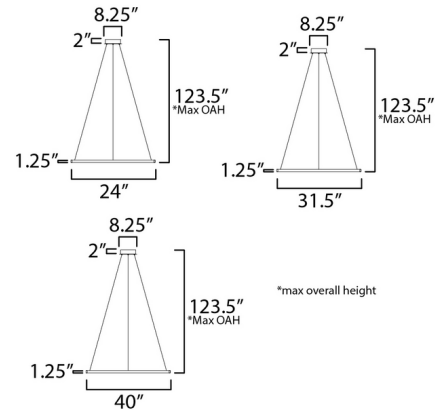

### Specifications

COLOR	N/A
BODY FINISH	Brushed Aluminum
WATTAGE	27W
DIMMER	Low Voltage Electronic
DIMENSIONS	24"W x 1.25"H
INTEGRATED LED MODULE	1 x LED/27W/120-277V LED