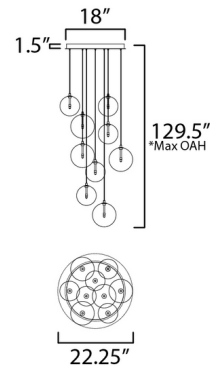

### Description

The Global 9-Light Pendant features an airy configuration of clear glass globe shades. Thin metal tubes descend into the center of each globe, where a small G4 LED lamp provides a spark of light. Adjust the configuration shape by changing the height of each pendant.

### Specifications

COLOR . . . . . Clear  
BODY FINISH . . . . . Black  
WATTAGE . . . . . 16.2W  
DIMMER . . . . . Standard 120V  
DIMENSIONS . . . . . 22.25"W x 8"H  
BULB INCLUDED . . . . . 9 x LED/G4 (bipin)/1.8W/120V LED

\*max overall height

CLICK TO VIEW PRODUCT

Notes: