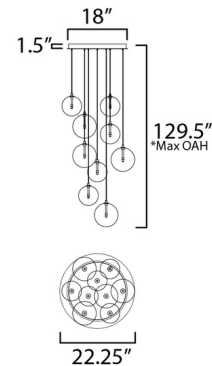

By Et2

Description

The Global 9-Light Pendant features an airy configuration of clear glass globe shades. Thin metal tubes descend into the center of each globe, where a small G4 LED lamp provides a spark of light. Adjust the configuration shape by changing the height of each pendant.

Specifications

COLOR Clear
BODY FINISH Black
WATTAGE 16.2W
DIMMER Standard 120V
DIMENSIONS 22.25"W x 8"H
BULB INCLUDED 9 x LED/G4 (bipin)/1.8W/120V LED

Technical Information

LAMP LIFE 25000 hours
COLOR RENDERING 90 CRI
LAMP COLOR 3000K
LUMENS/WATT 877.78
LUMINOUS FLUX 1580 lumens

Shown in black / clear

*max overall height

CLICK TO VIEW PRODUCT

Notes: