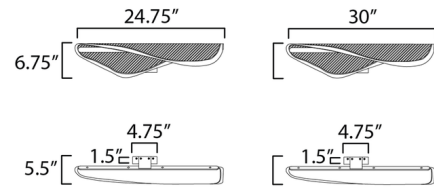

CLICK TO VIEW PRODUCT

Notes: