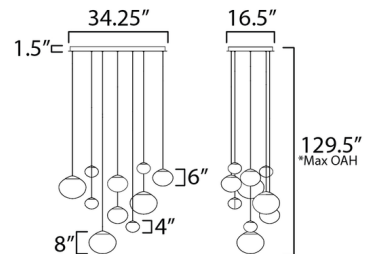

By Et2

Description

The Nimbus 10-Light Oval Pendant features an elegant constellation of pattern glass. Each globe is oblong in shape, with a marble swirl that obscures the integrated LED lighting within. Thin black electrical cords are easily adjustable, allowing the height of each pendant to be individually adjusted.

Specifications

COLOR White
BODY FINISH Black
WATTAGE 75W
DIMMER Low Voltage Electronic
DIMENSIONS 39.25"L x 20.25"W x 8"H
INTEGRATED LED MODULE 10 x LED/7.5W/120-277V LED

Technical Information

LAMP LIFE 4800 hours
COLOR RENDERING 90 CRI
LAMP COLOR 3000K
LUMENS/WATT 666.67
LUMINOUS FLUX 5000 lumens

Shown in black / white

*max overall height

CLICK TO VIEW PRODUCT

Notes: