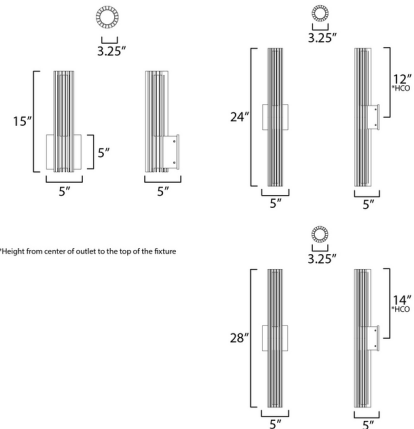

Shown in black