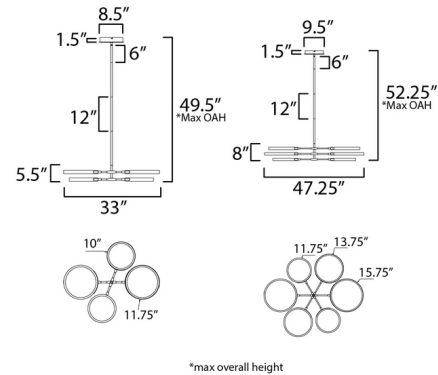

Shown in white / gold

Specifications

COLOR	Gold
BODY FINISH	White
WATTAGE	48W
DIMMER	Low Voltage Electronic
DIMENSIONS	33"W x 5.5"H
INTEGRATED LED MODULE	4 x LED/12W/120-277V LED

Technical Information

LAMP LIFE	30000 hours
COLOR RENDERING	90 CRI
LAMP COLOR	3000K
LUMENS/WATT	141.67
LUMINOUS FLUX	1700 lumens