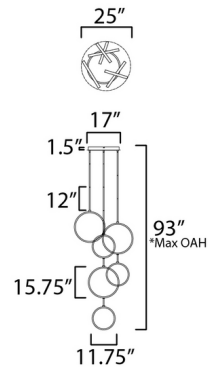

### Specifications

COLOR	Gold
BODY FINISH	Black
WATTAGE	90W
DIMMER	Low Voltage Electronic
DIMENSIONS	25"W x 93"H
INTEGRATED LED MODULE	6 x LED/15W/120-277V LED

### Technical Information

LAMP LIFE	30000 hours
COLOR RENDERING	90 CRI
LAMP COLOR	3000K
LUMENS/WATT	166.67
LUMINOUS FLUX	2500 lumens

Shown in black / gold

\*max overall height

CLICK TO VIEW PRODUCT

Notes: