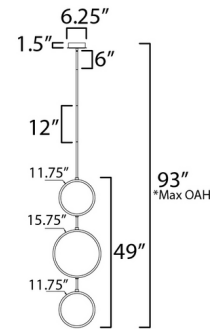

Lightology

lightology.com
866-954-4489
05-23-26

Project: _____

Company: _____

Location: _____ Fixture Type: _____

SPEC #: **ET21419214**

Approved On: _____ Approved By: _____

Hoopla Vertical Pendant

Specifications

COLOR	Gold
BODY FINISH	White
WATTAGE	42W
DIMMER	Low Voltage Electronic
DIMENSIONS	15.75"W x 49"H
INTEGRATED LED MODULE	3 x LED/14W/120-277V LED

Technical Information

LAMP LIFE	30000 hours
COLOR RENDERING	90 CRI
LAMP COLOR	3000K
LUMENS/WATT	107.14
LUMINOUS FLUX	1500 lumens

Shown in white / gold

*max overall height

CLICK TO VIEW PRODUCT

Notes: