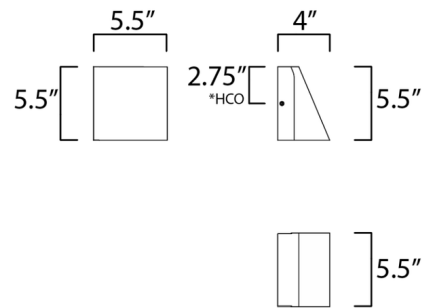

By Maxim Lighting

Description

The Pathfinder Outdoor Wall Sconce with Photocell is a sleek, minimal solution for outdoor wall light. A discrete photocell at the top turns the light on at dusk and off at dawn. Perfect for a front porch or deck. A solid die-cast aluminum body gives the Pathfinder rugged durability.

Shown in architectural bronze

Specifications

COLOR	N/A
BODY FINISH	Architectural Bronze
WATTAGE	15W
DIMMER	Low Voltage Electronic
DIMENSIONS	5.5"W x 5.5"H x 4"D
INTEGRATED LED MODULE	1 x LED/15W/120-277V LED

Technical Information

COLOR RENDERING	90 CRI
LAMP COLOR	3000K
LUMENS/WATT	54.67
LUMINOUS FLUX	820 lumens

CLICK TO VIEW PRODUCT

Notes: