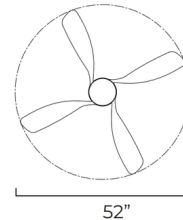

Lightology

lightology.com
866-954-4489
06-30-26

Project: _____
Company: _____
Location: _____ Fixture Type: _____
SPEC #: **MAX1419245**
Approved On: _____ Approved By: _____

Bola Ceiling Fan with Light By Maxim Lighting

Description

Modern and chic, the Bola Bola LED Ceiling Fan features a beautifully balanced design. An elegant frame supports the housing and LED light kit with PMMA diffuser, while gracefully curved solid wood blades add natural sophistication. The energy-efficient DC motor ensures quiet operation, while the included remote control allows you to customize the CCT-tunable LED light from 2700K, 3000K, and 4000K. Note: Additional 1in diameter down rods available separately. SKU: FRD100__

Specifications

BLADE COLOR . . . . . Frosted
BODY FINISH . . . . . Satin Nickel / White
WATTAGE 24W
DIMMER . . . . . Included
DIMENSIONS . . . . . 52"W x 16.25"H
INTEGRATED LED MODULE . . . . . 1 x LED/24W/120V LED

Technical Information

LAMP LIFE . . . . . 50000 hours
COLOR RENDERING . . . . . 90 CRI
LAMP COLOR . . . . . CCT Select
LUMENS/WATT 52.92
LUMINOUS FLUX . . . . . 1270 lumens

Shown in satin nickel / white / frosted

CLICK TO VIEW PRODUCT

Notes: