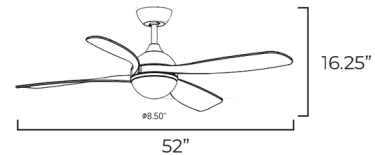

Shown in satin nickel / white / frosted