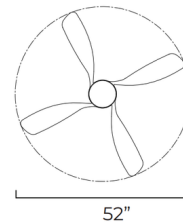

Lightology

lightology.com
866-954-4489
04-25-26

Project: _____
Company: _____
Location: _____ Fixture Type: _____
SPEC #: **MAX1419245**
Approved On: _____ Approved By: _____

Bola Ceiling Fan with Light By Maxim Lighting

Description

Modern and chic, the Bola Bola LED Ceiling Fan features a beautifully balanced design. An elegant frame supports the housing and LED light kit with PMMA diffuser, while gracefully curved solid wood blades add natural sophistication. The energy-efficient DC motor ensures quiet operation, while the included remote control allows you to customize the CCT-tunable LED light from 2700K, 3000K, and 4000K. Note: Additional 1in diameter down rods available separately. SKU: FRD100__

Specifications

COLOR . . . . . Frosted
BODY FINISH . . . . . Satin Nickel / White
WATTAGE 24W
DIMMER . . . . . Included
DIMENSIONS . . . . . 52"W x 16.25"H
BULB . . . . . 1 x LED/24W/120V LED

Technical Information

LAMP LIFE . . . . . 50000 hours
COLOR RENDERING . . . . . 90 CRI
LAMP COLOR . . . . . CCT Select
LUMENS/WATT 52.92
LUMINOUS FLUX . . . . . 1270 lumens

Shown in satin nickel / white / frosted

CLICK TO VIEW PRODUCT

Notes: