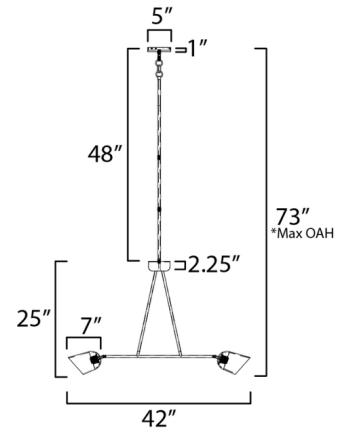

### Specifications

COLOR . . . . . Seedy Glass  
BODY FINISH . . . . . Dark Bronze  
WATTAGE . . . . . 18W  
DIMMER . . . . . Standard 120V  
DIMENSIONS . . . . . 42"L x 25"H  
BULB NOT INCLUDED . . . . . 2 x Edison ST-Shape/Medium (E26)/9W/120V LED

### Technical Information

PRODUCT DIMENSIONS . . . . . Chain Length: 48"

Notes:

Shown in dark bronze / seedy glass

CLICK TO VIEW PRODUCT