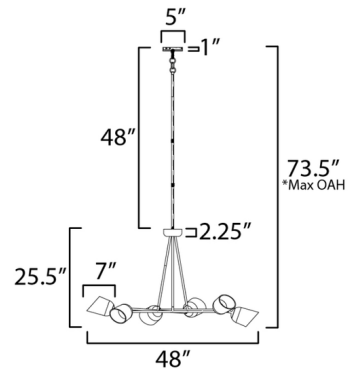

### Specifications

COLOR . . . . . Seedy Glass  
BODY FINISH . . . . . Dark Bronze  
WATTAGE . . . . . 54W  
DIMMER . . . . . Standard 120V  
DIMENSIONS . . . . . 48"W x 25.5"H  
BULB NOT INCLUDED . . . . . 6 x Edison ST-Shape/Medium (E26)/9W/120V LED

### Technical Information

PRODUCT DIMENSIONS . . . . . Chain Length: 48"

Notes:

Shown in dark bronze / seedy glass

CLICK TO VIEW PRODUCT