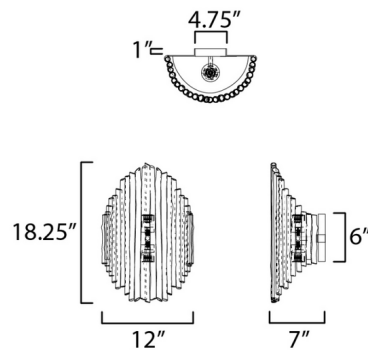

Lightology

lightology.com
866-954-4489
07-01-26

Project: _____

Company: _____

Location: _____ Fixture Type: _____

SPEC #: **MAX1419269**

Approved On: _____ Approved By: _____

Baywood Wall Sconce By Maxim Lighting

Description

Thin branches of eucalyptus are linked together into a tapered bouquet shade in the Baywood Wall Sconce. Individually shaped by hand, the impeccable craftsmanship includes a hand-applied weathered white finish. Perfect for adding a touch of nature to a contemporary interior.

Shown in textured bronze / weathered wood

Specifications

COLOR	Weathered Wood
BODY FINISH	Textured Bronze
WATTAGE	18W
DIMMER	Standard 120V
DIMENSIONS	12"W x 18.25"H x 7"D
BULB NOT INCLUDED	2 x A19/Medium (E26)/9W/120V LED