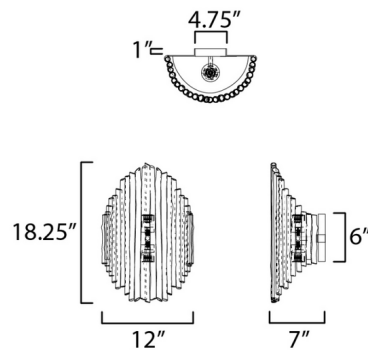

Lightology

lightology.com
866-954-4489
04-23-26

Project: _____

Company: _____

Location: _____ Fixture Type: _____

SPEC #: **MAX1419269**

Approved On: _____ Approved By: _____

Baywood Wall Sconce By Maxim Lighting

Description

Thin branches of eucalyptus are linked together into a tapered bouquet shade in the Baywood Wall Sconce. Individually shaped by hand, the impeccable craftsmanship includes a hand-applied weathered white finish. Perfect for adding a touch of nature to a contemporary interior.

Shown in textured bronze / weathered wood

Specifications

COLOR	Weathered Wood
BODY FINISH	Textured Bronze
WATTAGE	18W
DIMMER	Standard 120V
DIMENSIONS	12"W x 18.25"H x 7"D
BULB NOT INCLUDED	2 x A19/Medium (E26)/9W/120V LED