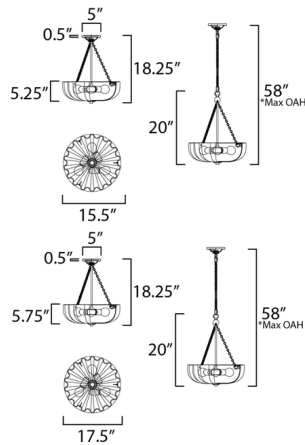

Description

Inspired by the classic dessert, the Bundt Semi Convertible Pendant / Semi Flush features a graceful, airy silhouette. The inverted bowl design is crafted with a glossy opal glass shade, providing gentle, even illumination. Perfect for an entry, hallway, or kitchen.

Shown in natural aged brass / white

Specifications

COLOR White
BODY FINISH Natural Aged Brass
WATTAGE 27W
DIMMER Standard 120V
DIMENSIONS 15.5"W x 20"H
BULB NOT INCLUDED 3 x A19/Medium (E26)/9W/120V LED