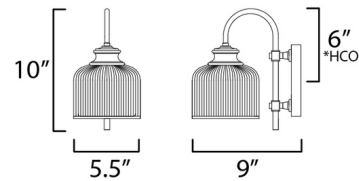

Description

Both timeless and classic, the Bisque Wall Sconce features an elegant, curving silhouette. A matte bisque-fired ceramic shade softly diffuses light, while highlighting the ribbed raised pattern. Supported on a classic arching frame, the sconce is perfect for a hallway, entry, or powder room.

Shown in oil rubbed bronze / white

Specifications

COLOR White
BODY FINISH Oil Rubbed Bronze
WATTAGE 9W
DIMMER Standard 120V
DIMENSIONS 5.5"W x 10"H x 9"D
BULB NOT INCLUDED 1 x A19/Medium (E26)/9W/120V LED