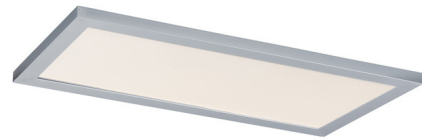

Lightology

lightology.com
866-954-4489
05-25-26

Project: _____

Company: _____

Location: _____ Fixture Type: _____

SPEC #: **MAX1419307**

Approved On: _____ Approved By: _____

Sky Panel Color-Select Rectangular Ceiling Light By Maxim Lighting

Description

The Sky Panel Color-Select Rectangular Ceiling Light is a low profile and energy efficient piece, perfect for any interior application. Comes with an acrylic diffuser that provides ample, even illumination. Color selectable LED options include 2700K, 3000K, 3500K, 4000K, and 5000K.

Shown in brushed aluminum / white

Specifications

COLOR White
BODY FINISH Brushed Aluminum
WATTAGE 40W
DIMMER Standard 120V
DIMENSIONS 11.75"W x 0.75"H x 23.5"D
INTEGRATED LED MODULE 1x LED/40W/120-277V LED