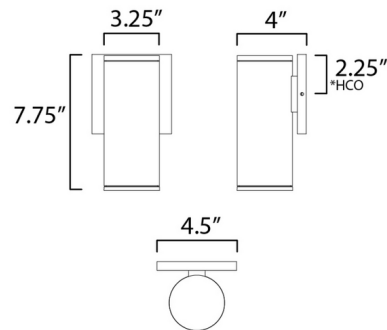

CLICK TO VIEW PRODUCT

Notes: