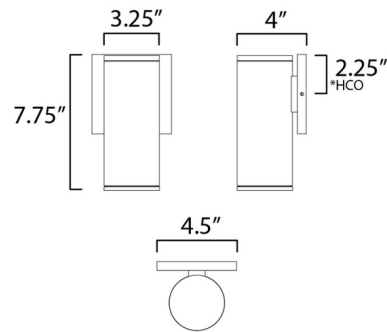

CLICK TO VIEW PRODUCT

Notes: