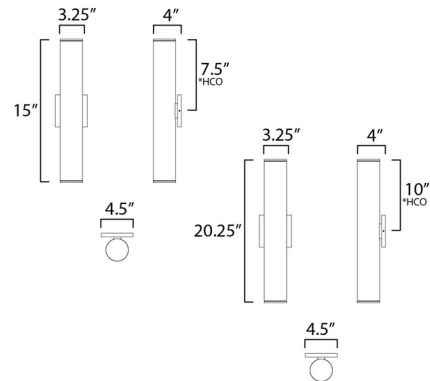

### Description

The Caldera Up/Down Outdoor Wall Light features a sleek, modern profile, perfect for the contemporary home. Designed with a recessed optical lens housed in the center of a sloped interior edge, the cylinder silhouette provides soft, glare-free light that washes both up and down.

### Specifications

COLOR	N/A
BODY FINISH	Black
WATTAGE	24W
DIMMER	Low Voltage Electronic
DIMENSIONS	3.25"W x 15"H x 4"D
INTEGRATED LED MODULE	2 x LED/12W/120-277V LED

### Technical Information

LAMP LIFE	25000 hours
COLOR RENDERING	90 CRI
LAMP COLOR	3000K
LUMENS/WATT	158.33
LUMINOUS FLUX	1900 lumens

Shown in black

CLICK TO VIEW PRODUCT

Notes: