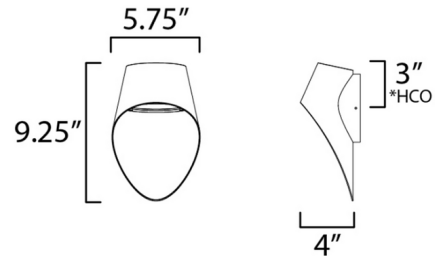

Shown in black

Specifications

COLOR	N/A
BODY FINISH	Black
WATTAGE	24W
DIMMER	Low Voltage Electronic
DIMENSIONS	5.75"W x 9.25"H x 4"D
INTEGRATED LED MODULE	1 x LED/24W/120-277V LED

Technical Information

LAMP LIFE	25000 hours
COLOR RENDERING	80 CRI
LAMP COLOR	3000K
LUMENS/WATT	18.33
LUMINOUS FLUX	440 lumens