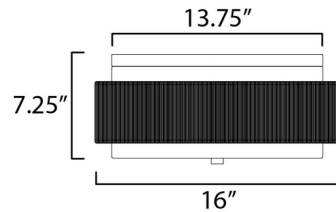

Shown in natural aged brass / off white

Specifications

COLOR Off White
BODY FINISH Natural Aged Brass
WATTAGE 18W
DIMMER Standard 120V
DIMENSIONS 16"W x 7.25"H
BULB NOT INCLUDED 2 x A19/Medium (E26)/9W/120V LED