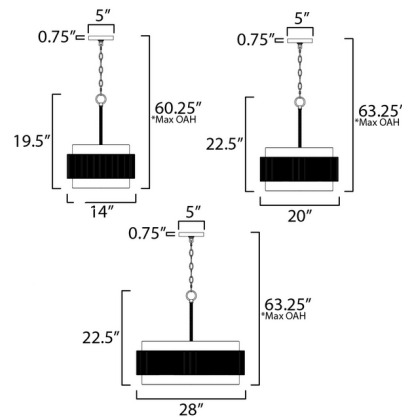

Description

The Seacliff Pendant fuses coastal charm with transitional elegance. Twisted cotton twine strands create the textural outer drum, while the off-white linen fabric shade gently filters light. The supporting rod is wrapped in matching rope-like material, accented with metal details to elevate the design.

Shown in natural aged brass / off white

Specifications

COLOR Off White
BODY FINISH Natural Aged Brass
WATTAGE 9W
DIMMER Standard 120V
DIMENSIONS 14"W x 19.5"H x 14"D
BULB NOT INCLUDED 1 x A19/Medium (E26)/9W/120V LED