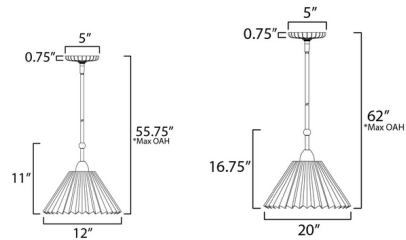

### Description

With a delicate silhouette, the Kismet Pendant is a charming addition to any space. A pleated satin white glass shade adds a soft retro touch. Finished in a rich hand-applied gold leaf. Note: Slope compatible up to 30 degrees.

Shown in gold leaf / satin white

\*max overall height

### Specifications

COLOR . . . . . Satin White  
BODY FINISH . . . . . Gold Leaf  
WATTAGE . . . . . 9W  
DIMMER . . . . . Standard 120V  
DIMENSIONS . . . . . 12"W x 11"H  
BULB NOT INCLUDED . . . . . 1 x A19/Medium (E26)/9W/120V LED