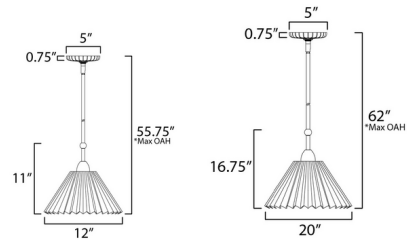

Description

With a delicate silhouette, the Kismet Pendant is a charming addition to any space. A pleated satin white glass shade adds a soft retro touch. Finished in a rich hand-applied gold leaf. Note: Slope compatible up to 30 degrees.

Shown in gold leaf / satin white

*max overall height

Specifications

COLOR Satin White
BODY FINISH Gold Leaf
WATTAGE 9W
DIMMER Standard 120V
DIMENSIONS 12"W x 11"H
BULB NOT INCLUDED 1 x A19/Medium (E26)/9W/120V LED