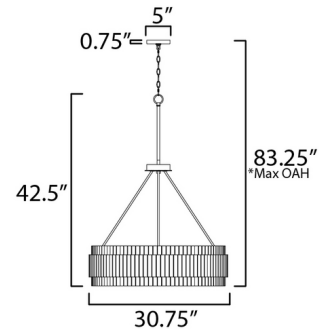

Specifications

COLOR N/A
BODY FINISH Ecru
WATTAGE 54W
DIMMER Standard 120V
DIMENSIONS 30.75"W x 42.5"H
BULB NOT INCLUDED 6 x G25/Medium (E26)/9W/120V LED
COUNTRY OF ORIGIN China

Technical Information

PRODUCT DIMENSIONS Chain Length: 40"

Shown in ecru

*max overall height

CLICK TO VIEW PRODUCT

Notes: