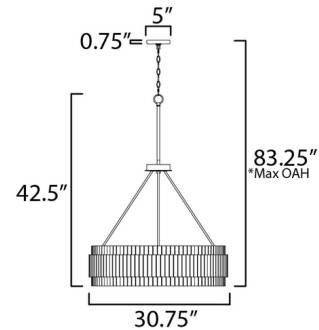

Specifications

COLOR	N/A
BODY FINISH	Ecrú
WATTAGE	54W
DIMMER	Standard 120V
DIMENSIONS	30.75"W x 42.5"H
BULB NOT INCLUDED	6 x G25/Medium (E26)/9W/120V LED
COUNTRY OF ORIGIN	China

Technical Information

PRODUCT DIMENSIONS	Chain Length: 36"
--------------------	-------------------

Shown in ecru

*max overall height

CLICK TO VIEW PRODUCT

Notes: