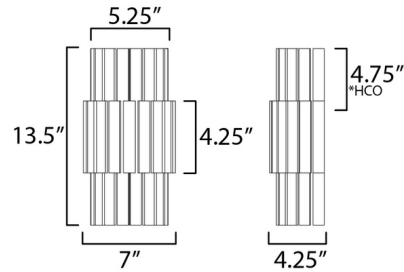

Shown in ecru

*Height from center of outlet to the top of the fixture

Specifications

COLOR	N/A
BODY FINISH	Ecru
WATTAGE	18W
DIMMER	Standard 120V
DIMENSIONS	7"W x 13.5"H x 4.25"D
BULB NOT INCLUDED	2 x B10/Candelabra (E12)/9W/120V LED
COUNTRY OF ORIGIN	China