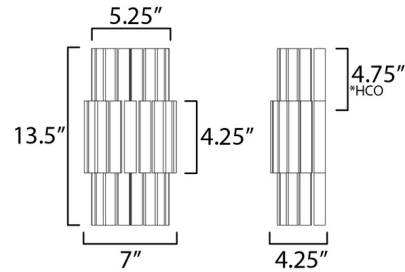

Shown in ecru

\*Height from center of outlet to the top of the fixture

### Specifications

COLOR	N/A
BODY FINISH	Ecru
WATTAGE	18W
DIMMER	Standard 120V
DIMENSIONS	7"W x 13.5"H x 4.25"D
BULB NOT INCLUDED	2 x B10/Candelabra (E12)/9W/120V LED

CLICK TO VIEW PRODUCT

Notes: