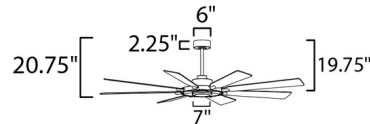

Shown in aged brass / black