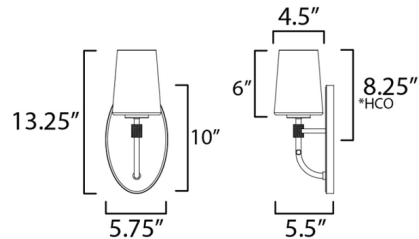

Description

The Durham Plate Wall Sconce features a modern update to a traditional silhouette. The knurled rod details add visual interest to the metal frame, while the glass shade provides even, soft illumination.

Shown in polished chrome / white

Specifications

COLOR	White
BODY FINISH	Polished Chrome
WATTAGE	9W
DIMMER	Standard 120V
DIMENSIONS	5.75"W x 13.25"H x 5.5"D
BULB NOT INCLUDED	1 x A19/Medium (E26)/9W/120V LED