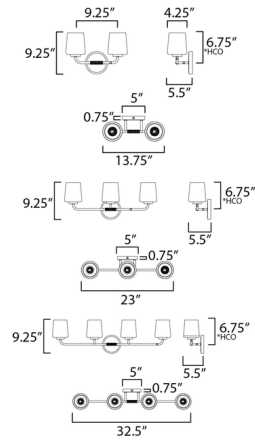

Description

The Durham Slim Bathroom Vanity Light features a modern update to a traditional silhouette. The knurled rod details add visual interest to the metal frame, while the glass shade provides even, soft illumination. Perfect for a primary bath or powder room.

Shown in natural aged brass / white

Specifications

COLOR	White
BODY FINISH	Natural Aged Brass
WATTAGE	18W
DIMMER	Standard 120V
DIMENSIONS	13.75"W x 9.25"H x 5.5"D
BULB NOT INCLUDED	2 x A19/Medium (E26)/9W/120V LED