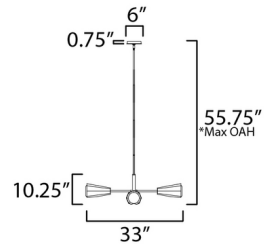

Specifications

COLOR Antique Brass
BODY FINISH Black
WATTAGE 36W
DIMMER Standard 120V
DIMENSIONS 33"W x 10.25"H
BULB NOT INCLUDED 4 x A19/Medium (E26)/9W/120V LED

Shown in black / antique brass

*max overall height