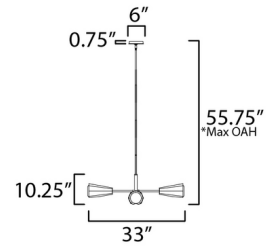

Shown in black / antique brass

*max overall height

Specifications

COLOR	Antique Brass
BODY FINISH	Black
WATTAGE	36W
DIMMER	Standard 120V
DIMENSIONS	33"W x 10.25"H
BULB NOT INCLUDED	4 x A19/Medium (E26)/9W/120V LED