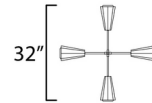

Specifications

COLOR Antique Brass
BODY FINISH Black
WATTAGE 36W
DIMMER Standard 120V
DIMENSIONS 33"W x 10.25"H
BULB NOT INCLUDED 4 x A19/Medium (E26)/9W/120V LED

Shown in black / antique brass

*max overall height