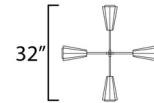

Shown in black / antique brass

*max overall height

Specifications

COLOR	Antique Brass
BODY FINISH	Black
WATTAGE	36W
DIMMER	Standard 120V
DIMENSIONS	33"W x 10.25"H
BULB NOT INCLUDED	4 x A19/Medium (E26)/9W/120V LED