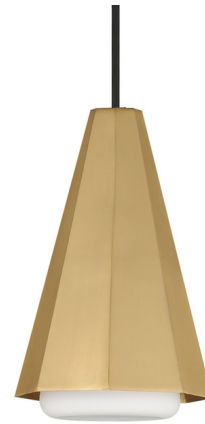

Lightology

lightology.com
866-954-4489
05-24-26

Project: _____

Company: _____

Location: _____ Fixture Type: _____

SPEC #: **MAX1419392**

Approved On: _____ Approved By: _____

Rizzo Pendant By Maxim Lighting

Description

Featuring an update to a classic silhouette, the Rizzo Pendant exudes stylish flair and modern design. A flattened satin glass shade extends gracefully from the base of the metal cone, delivering soft, inviting light. Perfect for a kitchen or dining room.

Shown in black / antique brass

*max overall height

Specifications

COLOR Antique Brass
BODY FINISH Black
WATTAGE 9W
DIMMER Standard 120V
DIMENSIONS 5.75"W x 9.25"H
BULB NOT INCLUDED 1 x A19/Medium (E26)/9W/120V LED