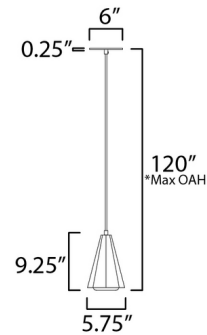

Lightology

lightology.com
866-954-4489
05-24-26

Project: _____

Company: _____

Location: _____ Fixture Type: _____

SPEC #: **MAX1419392**

Approved On: _____ Approved By: _____

Rizzo Pendant By Maxim Lighting

Shown in black / antique brass

*max overall height

Specifications

COLOR Antique Brass
BODY FINISH Black
WATTAGE 9W
DIMMER Standard 120V
DIMENSIONS 5.75"W x 9.25"H
BULB NOT INCLUDED 1 x A19/Medium (E26)/9W/120V LED

Technical Information

PRODUCT DIMENSIONS Cord Length: 120"

CLICK TO VIEW PRODUCT

Notes: