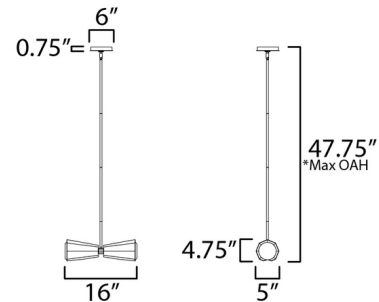

Description

Featuring an update to a classic silhouette, the Rizzo Double Pendant exudes stylish flair and modern design. A flattened satin glass shade extends gracefully from the base of the metal cone, delivering soft, inviting light. Perfect for a kitchen or dining room.

Shown in black / antique brass

*max overall height

Specifications

COLOR Antique Brass
BODY FINISH Black
WATTAGE 18W
DIMMER Standard 120V
DIMENSIONS 16"W x 4.75"H x 5"D
BULB NOT INCLUDED 2 x A19/Medium (E26)/9W/120V LED