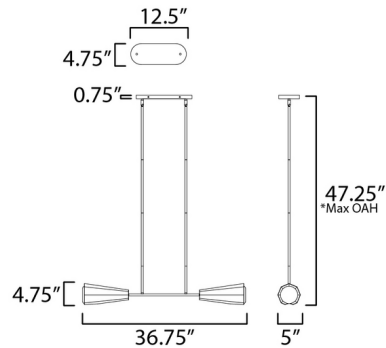

Description

Featuring an update to a classic silhouette, the Rizzo Linear Pendant exudes stylish flair and modern design. A flattened satin glass shade extends gracefully from the base of the metal cones, delivering soft, inviting light. Perfect for a kitchen or dining room.

Shown in black / antique brass

*max overall height

Specifications

COLOR Antique Brass
BODY FINISH Black
WATTAGE 18W
DIMMER Standard 120V
DIMENSIONS 36.75"L x 5"W x 4.75"H
BULB NOT INCLUDED 2 x A19/Medium (E26)/9W/120V LED