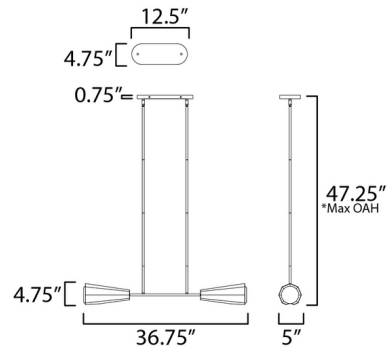

Description

Featuring an update to a classic silhouette, the Rizzo Linear Pendant exudes stylish flair and modern design. A flattened satin glass shade extends gracefully from the base of the metal cones, delivering soft, inviting light. Perfect for a kitchen or dining room.

Shown in black / antique brass

*max overall height

Specifications

COLOR	Antique Brass
BODY FINISH	Black
WATTAGE	18W
DIMMER	Standard 120V
DIMENSIONS	36.75"L x 5"W x 4.75"H
BULB NOT INCLUDED	2 x A19/Medium (E26)/9W/120V LED