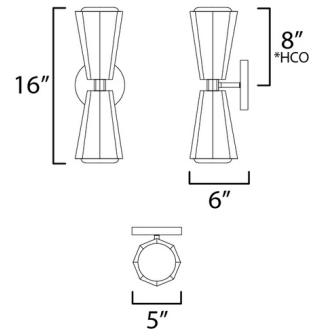

## Rizzo Up/Down Wall Sconce By Maxim Lighting

Shown in black / antique brass

\*Height from center of outlet to the top of the fixture

### Specifications

COLOR . . . . . Antique Brass  
BODY FINISH . . . . . Black  
WATTAGE . . . . . 18W  
DIMMER . . . . . Standard 120V  
DIMENSIONS . . . . . 5"W x 16"H x 6"D  
BULB NOT INCLUDED . . . . . 2 x A19/Medium (E26)/9W/120V LED