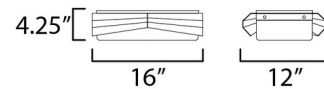

Shown in black / antique brass

Specifications

COLOR Antique Brass
BODY FINISH Black
WATTAGE 18W
DIMMER Standard 120V
DIMENSIONS 16"W x 4.25"H
BULB NOT INCLUDED 2 x A19/Medium (E26)/9W/120V LED

CLICK TO VIEW PRODUCT