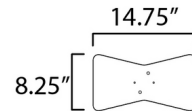

Shown in black / antique brass

Specifications

COLOR Antique Brass
BODY FINISH Black
WATTAGE 18W
DIMMER Standard 120V
DIMENSIONS 16"W x 4.25"H
BULB NOT INCLUDED 2 x A19/Medium (E26)/9W/120V LED

CLICK TO VIEW PRODUCT