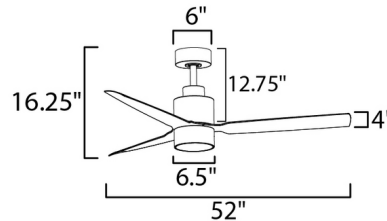

CLICK TO VIEW PRODUCT

Notes: