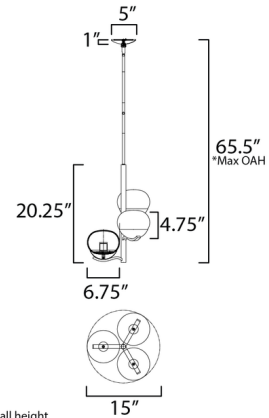

### Specifications

COLOR . . . . . Glossy Marble Swirl Glass  
BODY FINISH . . . . . Black / Natural Aged Brass  
WATTAGE . . . . . 27W  
DIMMER . . . . . Standard 120V  
DIMENSIONS . . . . . 15"W x 20.25"H  
BULB NOT INCLUDED . . . . . 3 x B10/Candelabra (E12)/9W/120V LED  
OTHER BULB OPTIONS . . . . . B10/Candelabra (E12)/60W/120V Incandescent

### Technical Information

PRODUCT DIMENSIONS . . . . . Min/Max Adjustable Overall Height: 29.5" - 65.5"

CLICK TO VIEW PRODUCT

Notes: