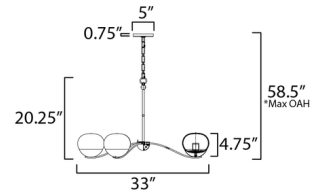

Shown in black / natural aged brass / glossy marble swirl glass

Specifications

COLOR	Glossy Marble Swirl Glass
BODY FINISH	Black / Natural Aged Brass
WATTAGE	54W
DIMMER	Standard 120V
DIMENSIONS	33"W x 20.25"H
BULB NOT INCLUDED	6 x B10/Candelabra (E12)/9W/120V LED