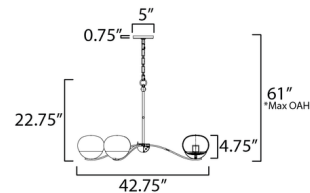

Shown in black / natural aged brass / glossy marble swirl glass

Specifications

COLOR	Glossy Marble Swirl Glass
BODY FINISH	Black / Natural Aged Brass
WATTAGE	54W
DIMMER	Standard 120V
DIMENSIONS	33"W x 20.25"H
BULB NOT INCLUDED	6 x B10/Candelabra (E12)/9W/120V LED