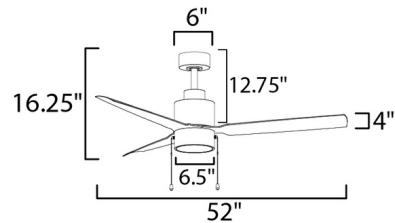

CLICK TO VIEW PRODUCT

Notes: