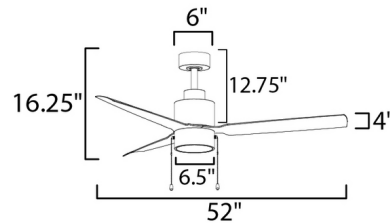

CLICK TO VIEW PRODUCT

Notes: