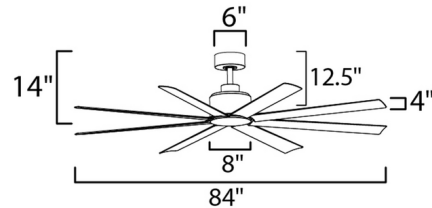

Shown in brushed aluminum

Specifications

BLADE COLOR	N/A
BODY FINISH	Brushed Aluminum
WATTAGE	N/A
DIMMER	N/A
DIMENSIONS	84"W x 14"H
BULB	N/A

CLICK TO VIEW PRODUCT

Notes: