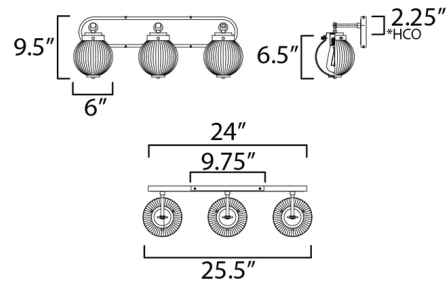

Shown in satin nickel / clear ribbed

Specifications

COLOR	Clear Ribbed
BODY FINISH	Satin Nickel
WATTAGE	27W
DIMMER	Standard 120V
DIMENSIONS	25.5"W x 9.5"H x 7.75"D
BULB NOT INCLUDED	3 x A19/Medium (E26)/9W/120V LED