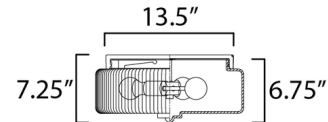

### Specifications

COLOR . . . . . Clear Ribbed  
BODY FINISH . . . . . Oil Rubbed Bronze  
WATTAGE . . . . . 36W  
DIMMER . . . . . Standard 120V  
DIMENSIONS . . . . . 15.75"W x 7.25"H  
BULB NOT INCLUDED . . . . . 4 x A19/Medium (E26)/9W/120V LED