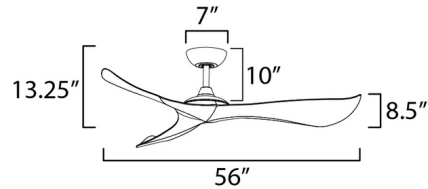

Shown in matte white / matte white

Specifications

BLADE COLOR	Matte White
BODY FINISH	Matte White
WATTAGE	N/A
DIMMER	N/A
DIMENSIONS	56"W x 13.25"H
BULB	N/A

CLICK TO VIEW PRODUCT

Notes: